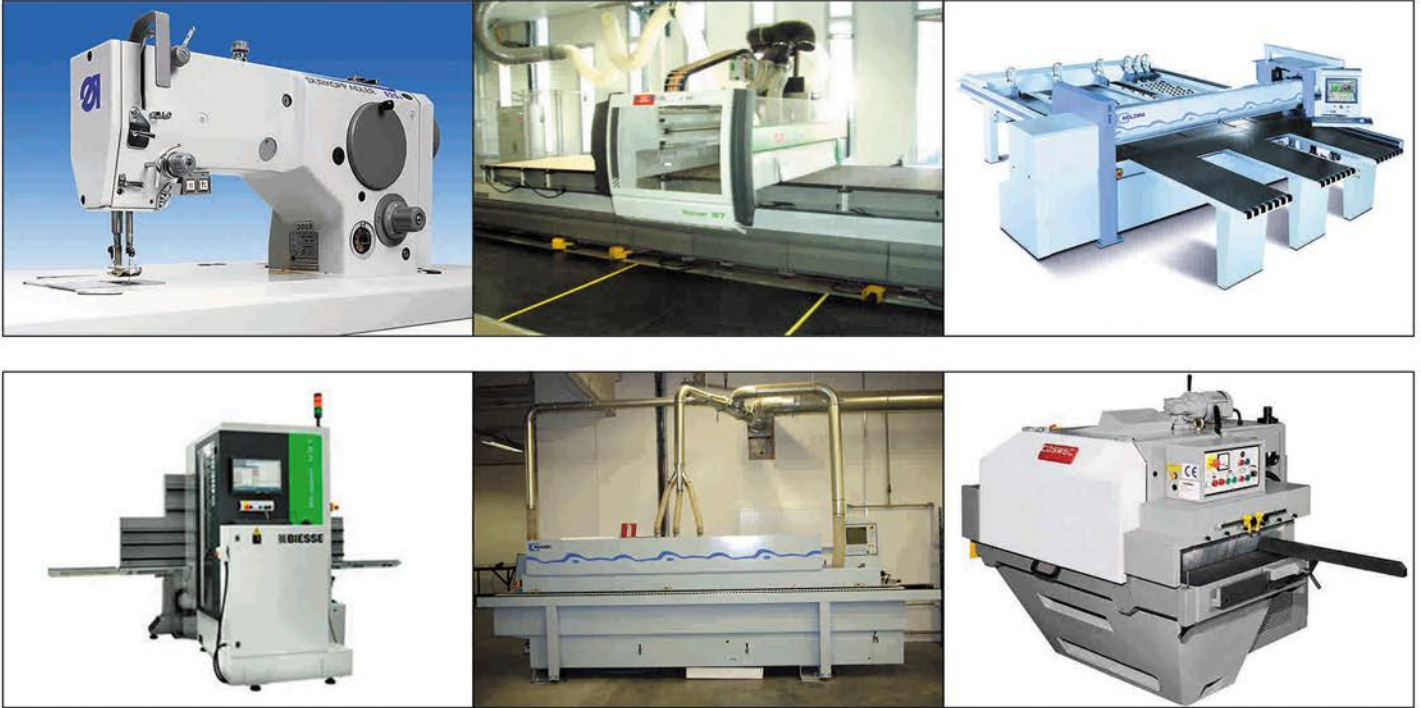

Деревообрабатывающее и швейное оборудование Дрэваапрацоўнае і швейнае абсталяванне Woodworking and sewing equipment